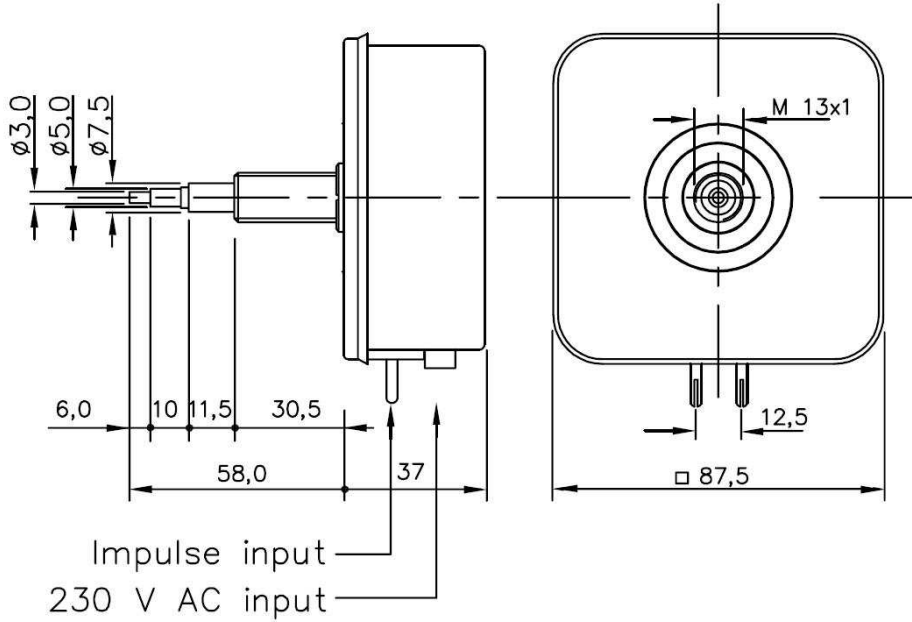

PUSH ON

111320-00

111322-00

Sweeping seconds hand

CENTER NUT

036677-05

skala 1:1

	NUW-MSK2	NUW-MSK2-1/2
	111320-00	111322-00
Impulse	24 V polarised 1/1 min	24 V polarised 1/2 min
Impulse current	15 mA	15 mA
Connection voltage secondhand	230 V AC +5% -10%	230 V AC +5% -10%

REV. 970312 JEH

Title SLAVE MOVEMENTS	Scale: (1:1) 1:2	Name: JEH	Date: 941104	Art. Number 081564-01