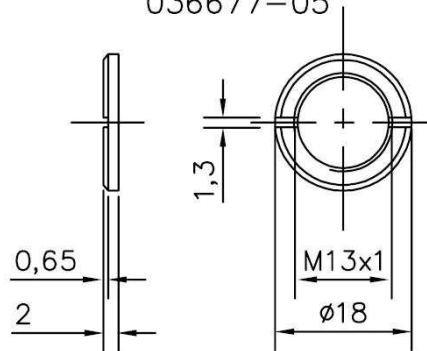

PUSH ON

111320-00

111322-00

Sweeping seconds hand

CENTER NUT

036677-05

skala 1:1

	NUW-MSK2	NUW-MSK2-1/2
	111320-00	111322-00
Impulse	24 V polarised 1/1 min	24 V polarised 1/2 min
Impulse current	15 mA	15 mA
Connection voltage secondhand	230 V AC +5% -10%	230 V AC +5% -10%

REV. 970312 JEH

Title SLAVE MOVEMENTS	Scale: (1:1) 1:2	Name: JEH	Date: 941104	Art. Number 081564-01